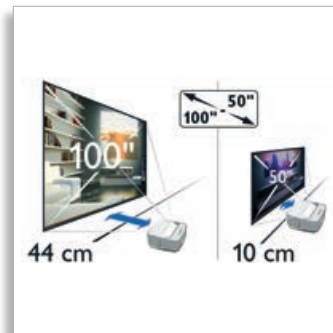

Connection

Wi-Fi

- WLAN IEEE 802.11 b/g/n
- Dualband 2.4GHz and 5GHz
- Wireless media player to connect to other devices
- DLNA
- Miracast

Bluetooth

- Stream music from smartphone or tablet to Screeneo via Bluetooth
- Connects to external Bluetooth speakers

Connectivity

- 2x back HDMI, 1 front HDMI
- VGA, Composite
- 2x back Standard USB, 1 front Standard USB
- Headphone out front
- Standard SD card
- Audio out (analogue, digital)
- Ethernet (LAN)

DVB-T tuner

- Digital TV: DVB-T
- EPG
- Parental Control

Internal media player

- Supported video formats: .avi/.mov/.mp4/.mkv/.flv/.ts/.m2ts/.3gp
- Supported photo formats: JPEG/BMP/PNG/GIF
- Supported music formats: MP3, WAV

Power consumption

- Operation: 150 W max.
- Eco-Mode: ~1 W
- Power off: <0.5 W

Power supply

- **Power adapter:**
  90V-264V,47-63Hz for EU and UK

Packaging dimensions:

- Packed (W x D x H): 490 x 392 x 117 mm
- Unpacked (W x D x H): 339 x 287 x 148 mm

Weight

- Packed: 7,5 kg
- Unpacked: 5,3 kg

Temperature range

- Operation: 5-35° C
- Storage packed: -25-60° C
- Storage unpacked: 0-45° C

HDP 1590TV

Relative humidity

- Operation: 15-85% RH
- Storage packed: 5-93% RH
- Storage unpacked: 15-85% RH

Standard package includes

- HDP 1590TV
- User guide: stored on internal memory, internet
- Quick start guide
- Power cable
- HDMI cable
- Remote control
- 2xAAA
- DLP Link 3D glasses
- Carrying bag
- Warranty card

Accessories

- DLP Link 3D Glasses

Highlights

Variable screen size

Move Screeneo towards or away from the wall and the screen size changes. 50"-100", at 10-44 cm from the wall