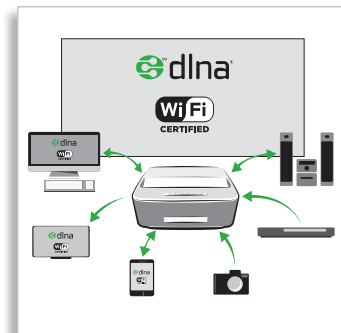

Standard package includes

- HDP 1590TV
- User guide: stored on internal memory, internet
- Quick start guide
- Power cable
- HDMI cable
- Remote control
- 2xAAA
- DLP Link 3D glasses
- Carrying bag
- Warranty card

Accessories

- DLP Link 3D Glasses

Highlights

Variable screen size

Move Screeneo towards or away from the wall and the screen size changes. 50"-100", at 10-44 cm from the wall

Sound

Use Screeneo as a Music station! Stream your music from the smartphone or tablet to Screeneo via Bluetooth, the integrated speakers and subwoofer deliver great sound!

Wi-Fi/ DLNA

Integrated Wi-Fi makes connecting to your home network easy

Miracast

Connect your tablet or smartphone wirelessly to Screeneo and mirror your screen, while navigating on your handheld device

9 NC: XXXX
HDP 1590TV
EAN code