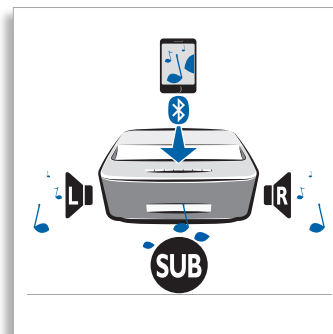

Accessories

- DLP Link 3D Glasses

Highlights

Variable screen size

Move Screeneo towards or away from the wall and the screen size changes. 50"-100", at 10-44 cm from the wall

Sound

Use Screeneo as a Music station! Stream your music from the smartphone or tablet to Screeneo via Bluetooth, the integrated speakers and subwoofer deliver great sound!

Wi-Fi/ DLNA

Integrated Wi-Fi makes connecting to your home network easy

Miracast

Connect your tablet or smartphone wirelessly to Screeneo and mirror your screen, while navigating on your handheld device

9 NC: XXXX
HDP 1590TV
EAN code