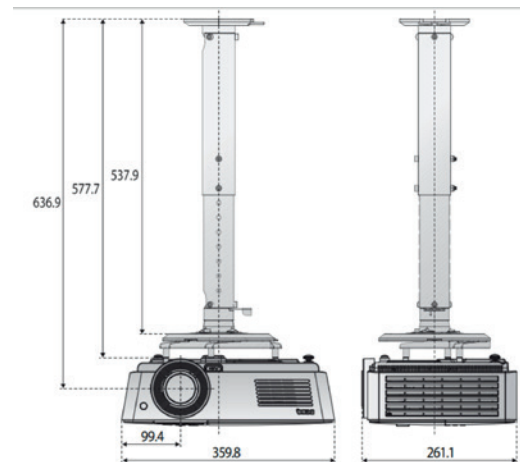

Input and Output Terminals

- ① USB (Type B)
- ② HDMI 1
- ③ HDMI 2
- ④ Monitor out (D-sub 15pin)
- ⑤ PC in (D-sub 15pin)
- ⑥ LAN
- ⑦ USB (Type A)
- ⑧ 3D Sync out
- ⑨ DC 12V Trigger (3.5mm Jack)
- ⑩ Audio out (Mini Jack)
- ⑪ Audio in (Mini Jack) Speaker 5W
- ⑫ Speaker 5W
- ⑬ RS-232
- ⑭ Audio L/R in (RCA)
- ⑮ Composite Video in (RCA)
- ⑯ Kensington anti-theft lock slot

Dimensions

Distance Chart

Screen				Distance from screen (mm)			Offset (mm)
Diagonal		W (mm)	H (mm)	Min length (max. zoom)	Average	Max length (min. zoom)	
Inch	mm						
30	762	646	404	898	1124	1351	40
40	1016	862	538	1198	1499	1801	54
50	1270	1077	673	1497	1874	2251	67
60	1524	1292	808	1796	2249	2701	81
80	2032	1723	1077	2395	2998	3601	108
100	2540	2154	1346	2994	3748	4502	135
120	3048	2585	1615	3593	4497	5402	162
150	3810	3231	2019	4491	5622	6753	202
200	5080	4308	2692	5988	7496	9003	269
250	6350	5385	3365	7485	9370	11254	337
300	7620	6462	4039	8982	11243	13505	404

Ceiling Mount Chart

BenQ Europe B.V.

Meerenerkerweg 1-17
5652 AR Eindhoven
The Netherlands
Tel: +31 88 8889200

BenQ.eu

© 2018 BenQ Corp. Specifications may vary by region, please visit your local stores for details. Actual product's features and specifications are subject to change without notice. This material may include corporate names and trademarks of third parties which are the properties of the third parties respectively. Latest Update: 2018-10-25