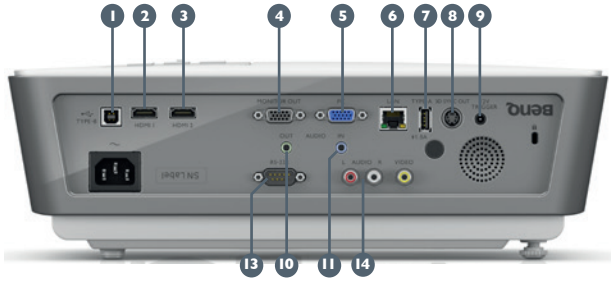

Input and Output Terminals

- ① USB (Type B)
- ② HDMI 1
- ③ HDMI 2
- ④ Monitor out (D-sub 15pin)
- ⑤ PC in (D-sub 15pin)
- ⑥ LAN
- ⑦ USB (Type A)
- ⑧ 3D Sync out
- ⑨ DC 12V Trigger (3.5mm Jack)
- ⑩ Audio out (Mini Jack)
- ⑪ Audio in (Mini Jack) Speaker 5W
- ⑫ Speaker 5W
- ⑬ RS-232
- ⑭ Audio L/R in (RCA)
- ⑮ Composite Video in (RCA)
- ⑯ Kensington anti-theft lock slot