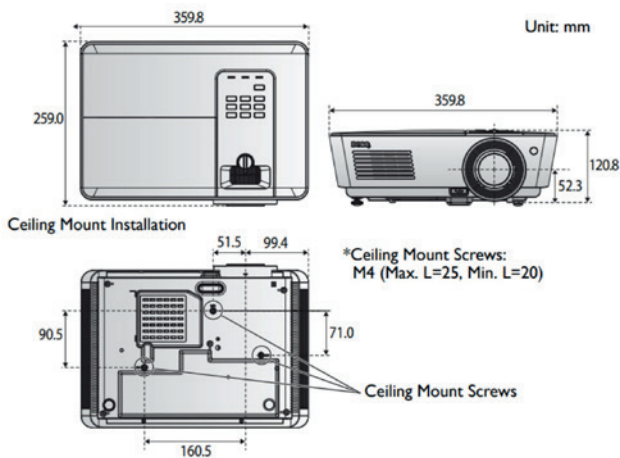

Input and Output Terminals

- ① USB (Type B)
- ② HDMI 1
- ③ HDMI 2
- ④ Monitor out (D-sub 15pin)
- ⑤ PC in (D-sub 15pin)
- ⑥ LAN
- ⑦ USB (Type A)
- ⑧ 3D Sync out
- ⑨ DC 12V Trigger (3.5mm Jack)
- ⑩ Audio out (Mini Jack)
- ⑪ Audio in (Mini Jack) Speaker 5W
- ⑫ Speaker 5W
- ⑬ RS-232
- ⑭ Audio L/R in (RCA)
- ⑮ Composite Video in (RCA)
- ⑯ Kensington anti-theft lock slot

Dimensions

Distance Chart

Screen				Distance from screen (mm)			Offset (mm)
Diagonal		W (mm)	H (mm)	Min length (max. zoom)	Average	Max length (min. zoom)	
Inch	mm						
30	762	646	404	898	1124	1351	40
40	1016	862	538	1198	1499	1801	54
50	1270	1077	673	1497	1874	2251	67
60	1524	1292	808	1796	2249	2701	81
80	2032	1723	1077	2395	2998	3601	108
100	2540	2154	1346	2994	3748	4502	135
120	3048	2585	1615	3593	4497	5402	162
150	3810	3231	2019	4491	5622	6753	202
200	5080	4308	2692	5988	7496	9003	269
250	6350	5385	3365	7485	9370	11254	337
300	7620	6462	4039	8982	11243	13505	404

Ceiling Mount Chart

BenQ Europe B.V.

Meerenerkerweg 1-17
5652 AR Eindhoven
The Netherlands
Tel: +31 88 8889200

BenQ.eu

© 2018 BenQ Corp. Specifications may vary by region, please visit your local stores for details. Actual product's features and specifications are subject to change without notice. This material may include corporate names and trademarks of third parties which are the properties of the third parties respectively. Latest Update: 2018-10-25