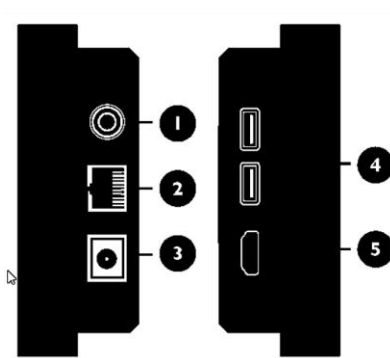

## Ein- und Ausgänge

### 1 RS232 (3.5mm)

Receives control signals from a computer or another display.

### 3 DC IN

Connects to a power outlet via the supplied power cord and adapter.

### 7 Line IN

Inputs audio signals from an external device.