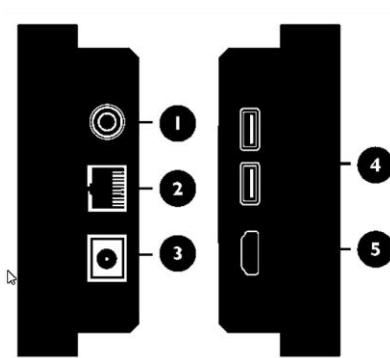

Because it matters

Datenblatt

Ein- und Ausgänge

1 RS232 (3.5mm)

Receives control signals from a computer or another display.

3 DC IN

Connects to a power outlet via the supplied power cord and adapter.

5 HDMI IN

Receives HDMI signals from an external device.

2 LAN

Connects to the RJ-45 port on your Ethernet or router.

4 USB(2.0)

Accesses multimedia files on USB drives directly.

7 Line IN

Inputs audio signals from an external device.