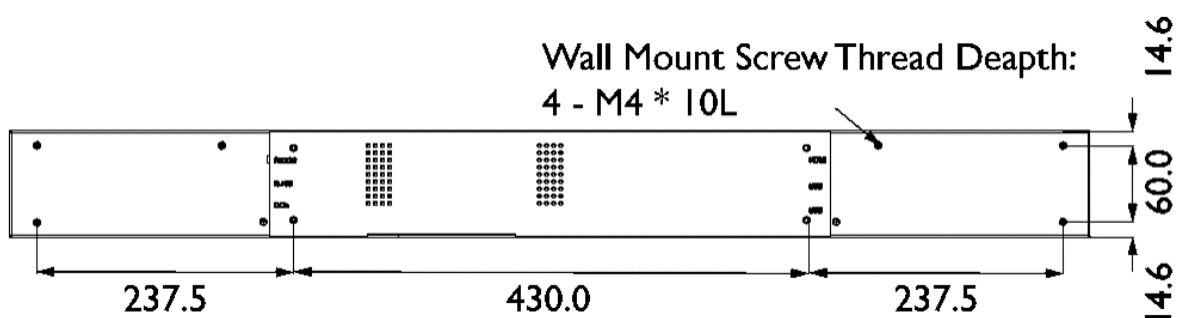

Abmessungen

Änderungen vorbehalten
Letzte Änderung am 13.12.2018

Aktuelle Datenblätter unter: www.BenQ.de, www.BenQ.at und www.BenQ.ch
BenQ Deutschland GmbH, Essener Straße 5, 46047 Oberhausen
BenQ Deutschland GmbH, Niederlassung Österreich, Wehlistraße 27b/Stg. 2 DG/ Top5, 1200 Wien
BenQ Deutschland GmbH, Oberhausen, Zweigniederlassung Baden, Täferstrasse 32, 5405 Baden-Dättwil

Because it matters